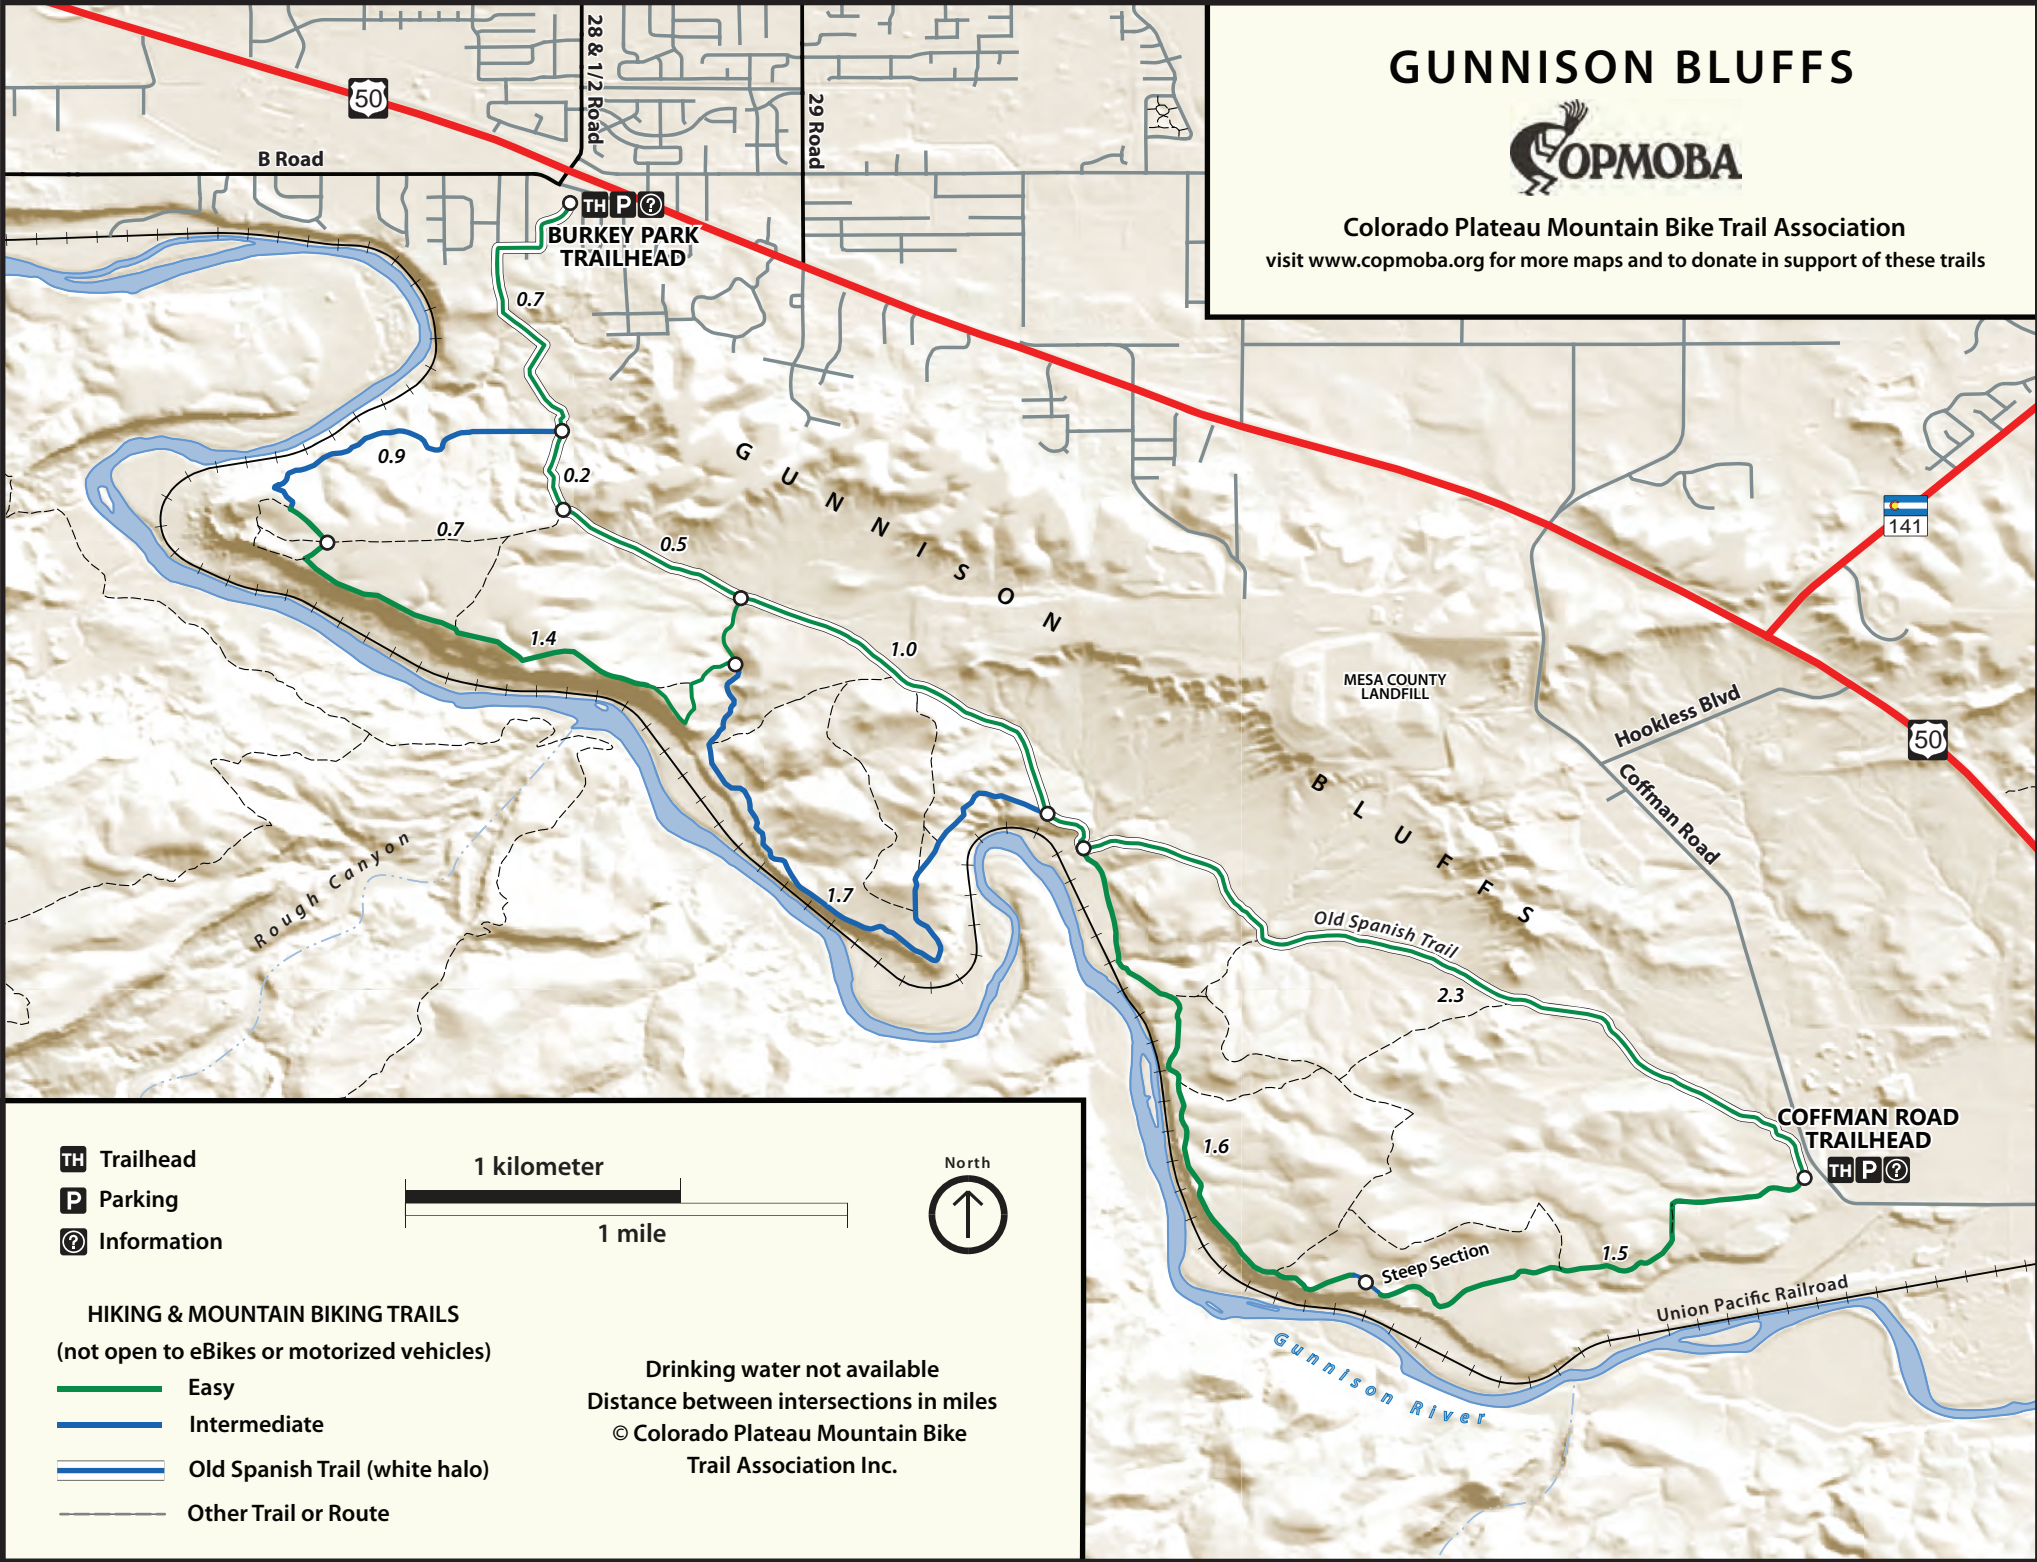

GUNNISON BLUFFS

Colorado Plateau Mountain Bike Trail Association
visit www.copmoba.org for more maps and to donate in support of these trails

- TH** Trailhead
- P** Parking
- i** Information

- HIKING & MOUNTAIN BIKING TRAILS**
(not open to eBikes or motorized vehicles)
- Green line** Easy
 - Blue line** Intermediate
 - Blue line with white halo** Old Spanish Trail (white halo)
 - Grey line** Other Trail or Route

Drinking water not available
Distance between intersections in miles
© Colorado Plateau Mountain Bike Trail Association Inc.